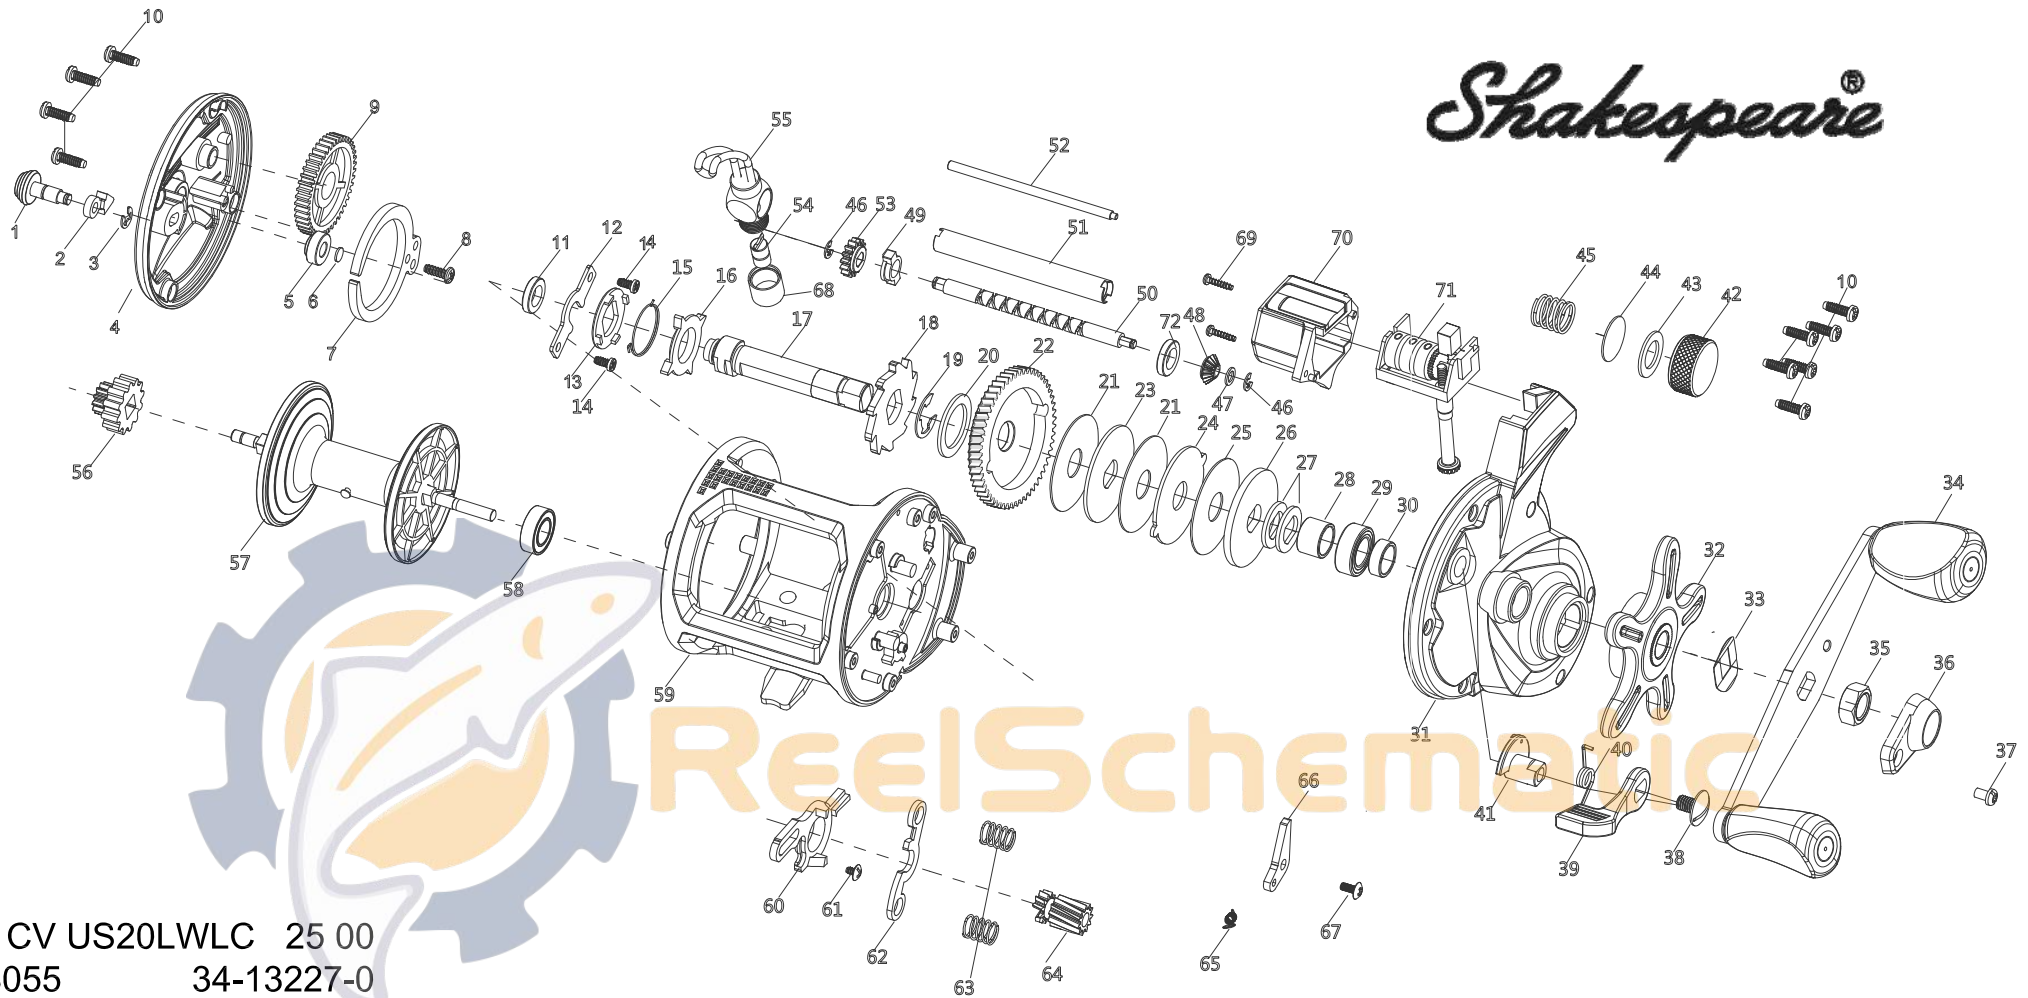

# Shakespeare®

SKP CV US20LWLC 25 00  
1398055 34-13227-0

KEY NO.	DESCRIPTION	AT20LC PART NO.
1	Click Button	1382806
2	Click Tongue	1382807
3	Click Tongue E-Clip	1188657
4	Left Side Plate	1398233
5	Left Side Plate Bushing	1382809
6	Washer	1382810
7	Click Spring	1382811
8	Click Screw	1382812
9	Idler Gear	1184066
10	Screw(10 Req)	1382813
11	Main Gear Shaft Bushing	1382814
12	Main Gear Retainer	1382815
13	Kick Lever	1382817
14	Retainer Screw(2 Req)	1382816
15	Ratchet Spring	1382818
16	Ratchet	1382819
17	Crank Shaft	1382820
18	Stopper Gear	1382821

KEY NO.	DESCRIPTION	AT20LC PART NO.
19	Stopper Gear E-Clip	1382822
20	Crank Shaft Washer	1382823
21	Drag Washer(2 Req)	1382825
22	Main Gear	1382824
23	Metal Drag Washer	1382826
24	Eared Metal Drag Washer	1382827
25	Drag Washer	1382828
26	Metal Drag Washer	1382829
27	Spring Washer(2 Req)	1382830
28	Bushing	1382831
29	Right Side Plate Bearing	1382832
30	Bushing	1382833
31	Right Side Plate	1398231
32	Plastic Star Drag	1382835
33	Star Drag Washer	1382836
34	Handle Assembly	1398230
35	Handle Nut	1382838
36	Handle Nut Cap	1382839

KEY NO.	DESCRIPTION	AT20LC PART NO.
37	Handle Lock Screw	1382840
38	Eccentric Lever Screw	1382841
39	Eccentric Lever	1382842
40	Eccentric Cam Spring	1382843
41	Eccentric Cam	1382844
42	Spool Tension Control Cap	1398232
43	Washer	1382846
44	Washer	1382847
45	Right Side Thrust Spring	1382848
46	E-Clip(2 Req)	138797
47	Worm Washer	1382849
48	Transmission Gear	1382850
49	Carrier Guide Bushing	1382851
50	Worm Shaft	1382876
51	Worm Shield	1382877
52	Support Shaft	1382878
53	Transmission Gear	1382855
54	Pawl	1382856